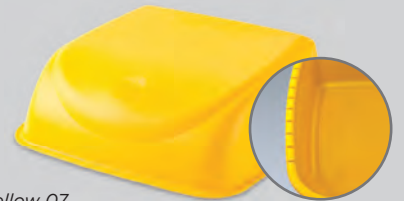

Cinema Seat KB424/KB425

A CLOSER LOOK

A rainbow of color options allow little patrons to pick their favorite.

Red 03

Yellow 07

Resistance ribs grip seat surface

Blue 04

Green 06

Black 02

Koala Kare's Cinema Seat is specially designed for theatres, arenas and auditoriums. The contoured seat provides a comfortable experience and the large seating surface can accommodate a variety of ages and sizes. Cinema Seats are constructed of seamless plastic with rounded corners. Molded-in resistance ribs provide stability by gripping the seating surface without damaging the seat underneath.

Product Details:

- Saves time as seamless plastic is easy to clean
- Designed specifically for theatres, arenas and auditoriums
- Includes 36 booster seats and rolling cart for easy storage (KB424)
- Also available as a 1-pack (KB425)